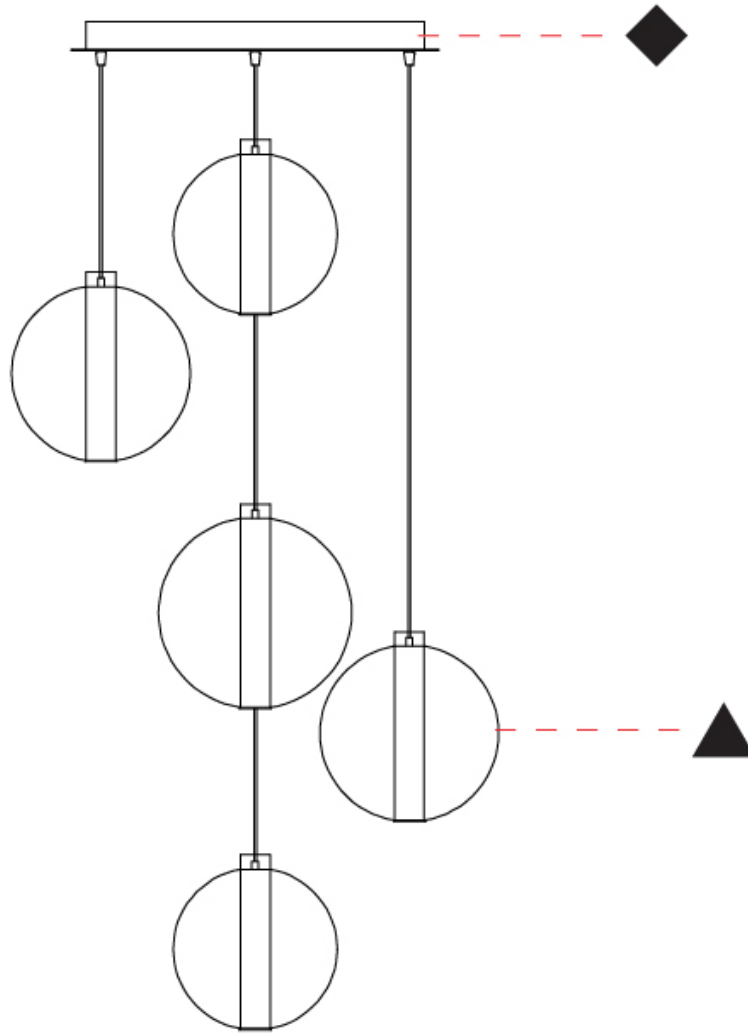

OSCURA MAX - 5 LIGHT CLUSTER SUSPENSION

D141228-

PROJECT

TYPE

SPECIFIER

QUANTITY

DATE

D