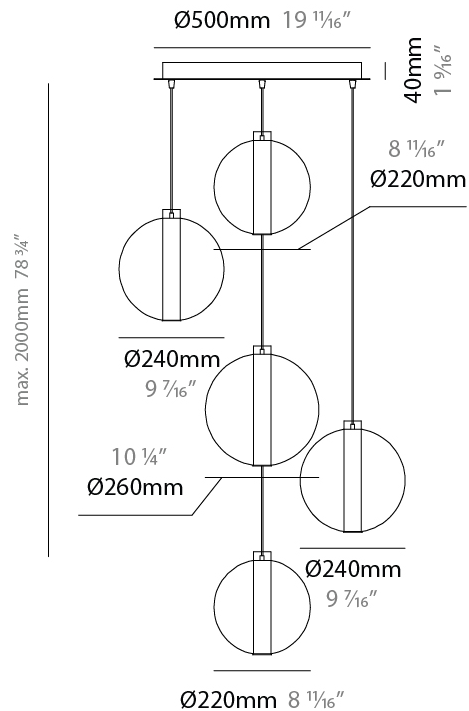

1. To build a product code in our configurator select the specify button on the base model # product page
2. To build a manual product code on this datasheet choose from the options listed below in blue font and add the suffix to the base model #

GENERAL

Series: Oscura Max
Subseries: Oscura Max - 5 Light Cluster
Brand: Cangini & Tucci
Division: Design
Mounting Type: Suspension
Mounting Location: Ceiling
Subcategory: Pendant

PHYSICAL

Shape: Round
Diameter (mm): 560
Diameter (in): 22 1/16
Height (mm): 560
Height (in): 22 1/16
Max. Overall Height (mm): 2560
Max. Overall Height (in): 100 13/16
Light Distribution: Omnidirectional
Weight (kg): 8.555
Weight (lbs): 18.86
Fixture Finish: AMB / BLK / BRZ / GLD / GRN / PNK / RGD / RUB / SKB / SMK / STE / TOB / TRA
Holder Finish: CHR / WHI / BLK / BCR
Accent Finish: PSS
Fixture Material: Glass / Metal
Cable Details: 2,000mm Transparent cable

ELECTRICAL

Number of Lamps: 5
Lamp Type: LED (Zhaga Standard)
Input Wattage (W): 39
Total Output Wattage (W): 30
Dimming: Non-Dimmable
Driver Included: Yes
Driver Location: Integrated
Input Voltage (V): 120 - 277
Constant Current (MA): 500mA
Upon Request: Non-Dimming / Phase Dimming (120Vac only) / 0-10V Dimming

LED

Number of LEDs: 5
Color Temperature (°K): 2700 / 3000
Max. Delivered Lumen (lm): 4330
CRI: >90 CRI

OPTICAL

RATINGS AND CERTIFICATIONS

Certified By: Certified for North American Standards
IP rating: IP20