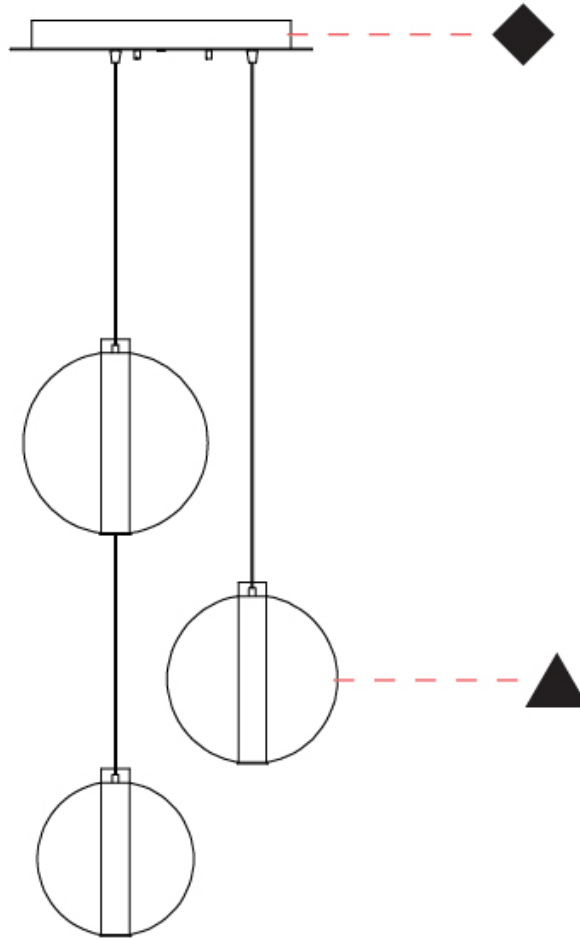

OSCURA MAX - 3 LIGHT CLUSTER SUSPENSION

D141227-

PROJECT	_____
TYPE	_____
SPECIFIER	_____
QUANTITY	_____
DATE	_____

D