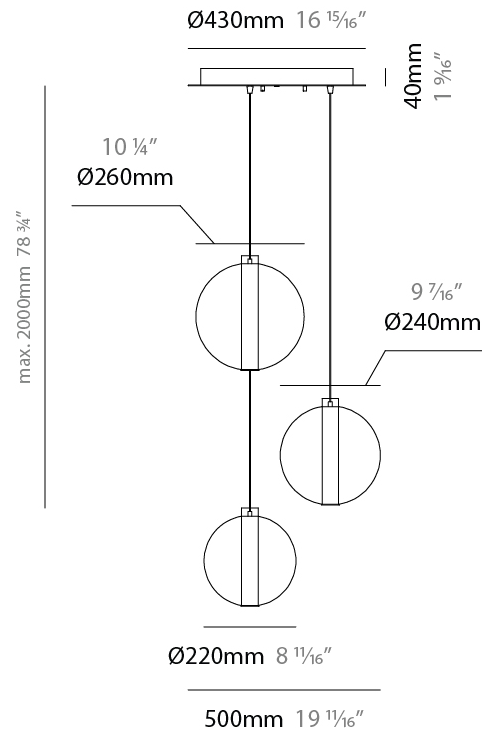

1. To build a product code in our configurator select the specify button on the base model # product page
2. To build a manual product code on this datasheet choose from the options listed below in blue font and add the suffix to the base model #

GENERAL

Series: Oscura Max
Subseries: Oscura Max - 3 Light Cluster
Brand: Cangini & Tucci
Division: Design
Mounting Type: Suspension
Mounting Location: Ceiling
Subcategory: Pendant

PHYSICAL

Shape: Round
Diameter (mm): 500
Diameter (in): 19 11/16
Height (mm): 500
Height (in): 19 11/16
Max. Overall Height (mm): 2500
Max. Overall Height (in): 98 7/16
Light Distribution: Omnidirectional
Weight (kg): 2.635
Weight (lbs): 5.81
Fixture Finish: AMB / BLK / BRZ / GLD / GRN / PNK / RGD / RUB / SKB / SMK / STE / TOB / TRA
Holder Finish: CHR / WHI / BLK / BCR
Accent Finish: PSS
Fixture Material: Glass / Metal
Cable Details: 2,000mm Transparent cable

ELECTRICAL

Lamp Type: LED (Zhaga Standard)
Input Wattage (W): 23.4
Total Output Wattage (W): 18
Dimming: Non-Dimmable
Driver Included: Yes
Driver Location: Integrated
Input Voltage (V): 120 - 277
Constant Current (MA): 500mA
Upon Request: Non-Dimming / Phase Dimming (120Vac only) / 0-10V Dimming

LED

Number of LEDs: 3
Color Temperature (°K): 2700 / 3000
Max. Delivered Lumen (lm): 2598
CRI: >90 CRI

OPTICAL

RATINGS AND CERTIFICATIONS

Certified By: Certified for North American Standards
IP rating: IP20