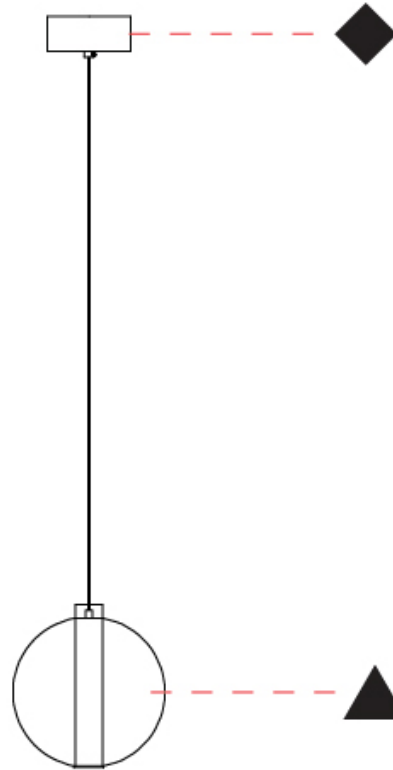

OSCURA MAX - MONOPOINT SUSPENSION

D141224-

PROJECT

TYPE

SPECIFIER

QUANTITY

DATE

D