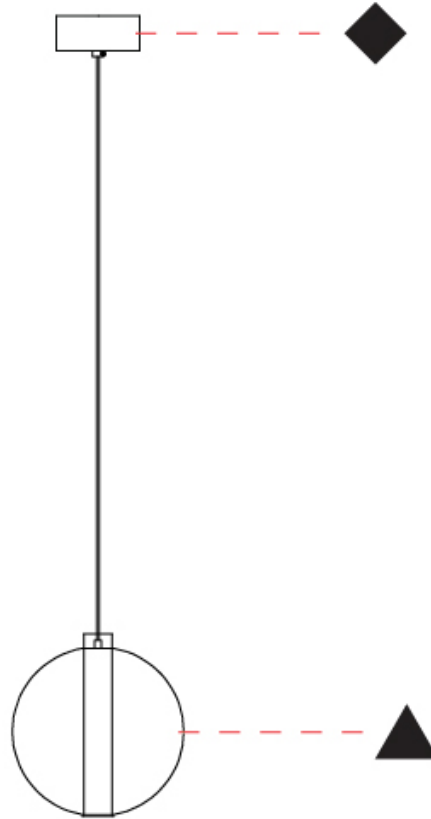

OSCURA MAX - MONOPOINT SUSPENSION

D141225-

PROJECT

TYPE

SPECIFIER

QUANTITY

DATE

D