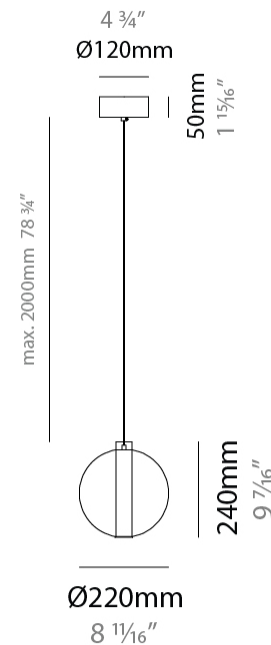

1. To build a product code in our configurator select the specify button on the base model # product page
2. To build a manual product code on this datasheet choose from the options listed below in blue font and add the suffix to the base model #

GENERAL

Series: Oscura Max
Subseries: Oscura Max - Monopoint
Brand: Cangini & Tucci
Division: Design
Mounting Type: Suspension
Mounting Location: Ceiling
Subcategory: Pendant

PHYSICAL

Shape: Round
Diameter (mm): 220
Diameter (in): 8 ¹¹/₁₆
Height (mm): 240
Height (in): 9 ⁷/₁₆
Max. Overall Height (mm): 2240
Max. Overall Height (in): 88 ³/₁₆
Light Distribution: Omnidirectional
Weight (kg): 0.855
Weight (lbs): 1.88
Fixture Finish: [AMB / BLK / BRZ / GLD / GRN / PNK / RGD / RUB / SKB / SMK / STE / TOB / TRA](#)
Holder Finish: CHR / WHI / BLK / BCR
Fixture Material: Glass / Metal
Cable Details: 2,000mm Transparent cable

ELECTRICAL

Lamp Type: LED (Zhaga Standard)
Input Wattage (W): 7.8
Total Output Wattage (W): 6
Dimming: Non-Dimmable
Driver Included: Yes
Driver Location: Integrated
Input Voltage (V): 120 - 277
Constant Current (MA): 500mA
Upon Request: Non-Dimming / Phase Dimming (120Vac only) / 0-10V Dimming

LED

Color Temperature (°K): 2700 / 3000
Max. Delivered Lumen (lm): 866
CRI: >90 CRI

OPTICAL

RATINGS AND CERTIFICATIONS

Certified By: Certified for North American Standards
IP rating: IP20

PROJECT
TYPE
SPECIFIER
QUANTITY
DATE